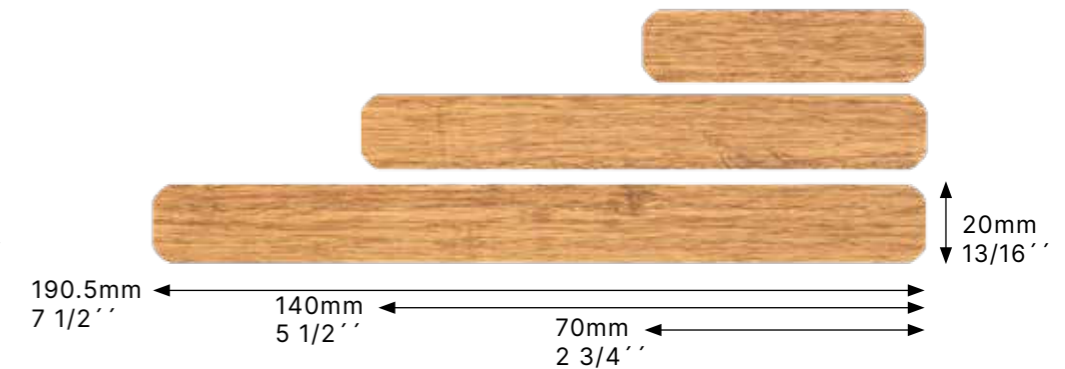

Thanks to their versatility, Vario Boards are the all-rounders in the AMBOOO range. Available in several sizes, they are ideal for modern façade designs or as a stylish finish for terraces, e.g. as start and end boards. But these Vario Boards have even more to offer: in addition to these applications, they can be used wherever creative designs call for sustainable bamboo.

Other sizes on request.
M: 20 x 140 x 1870 mm
13/16" x 5 1/2" x 6' 1 5/8"
L: 20 x 190.5 x 1870 mm
13/16" x 7 1/2" x 6' 1 5/8"