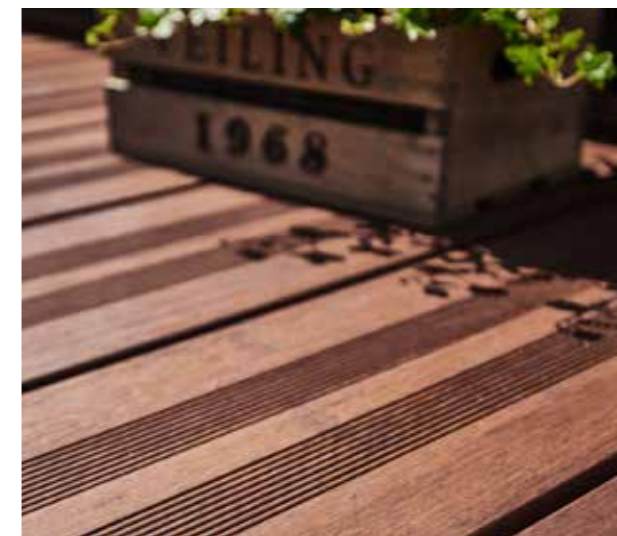

COFFEE

Red-brown tropical woods such as Bangkirai have always been a favorite for decking. Unfortunately, however, valuable rain-forest is sacrificed for this. Our "Coffee" color not only offers a sustainable alternative without wood, but also impresses with its aesthetics and durability. It's not for nothing that Coffee is one of our most popular colors.