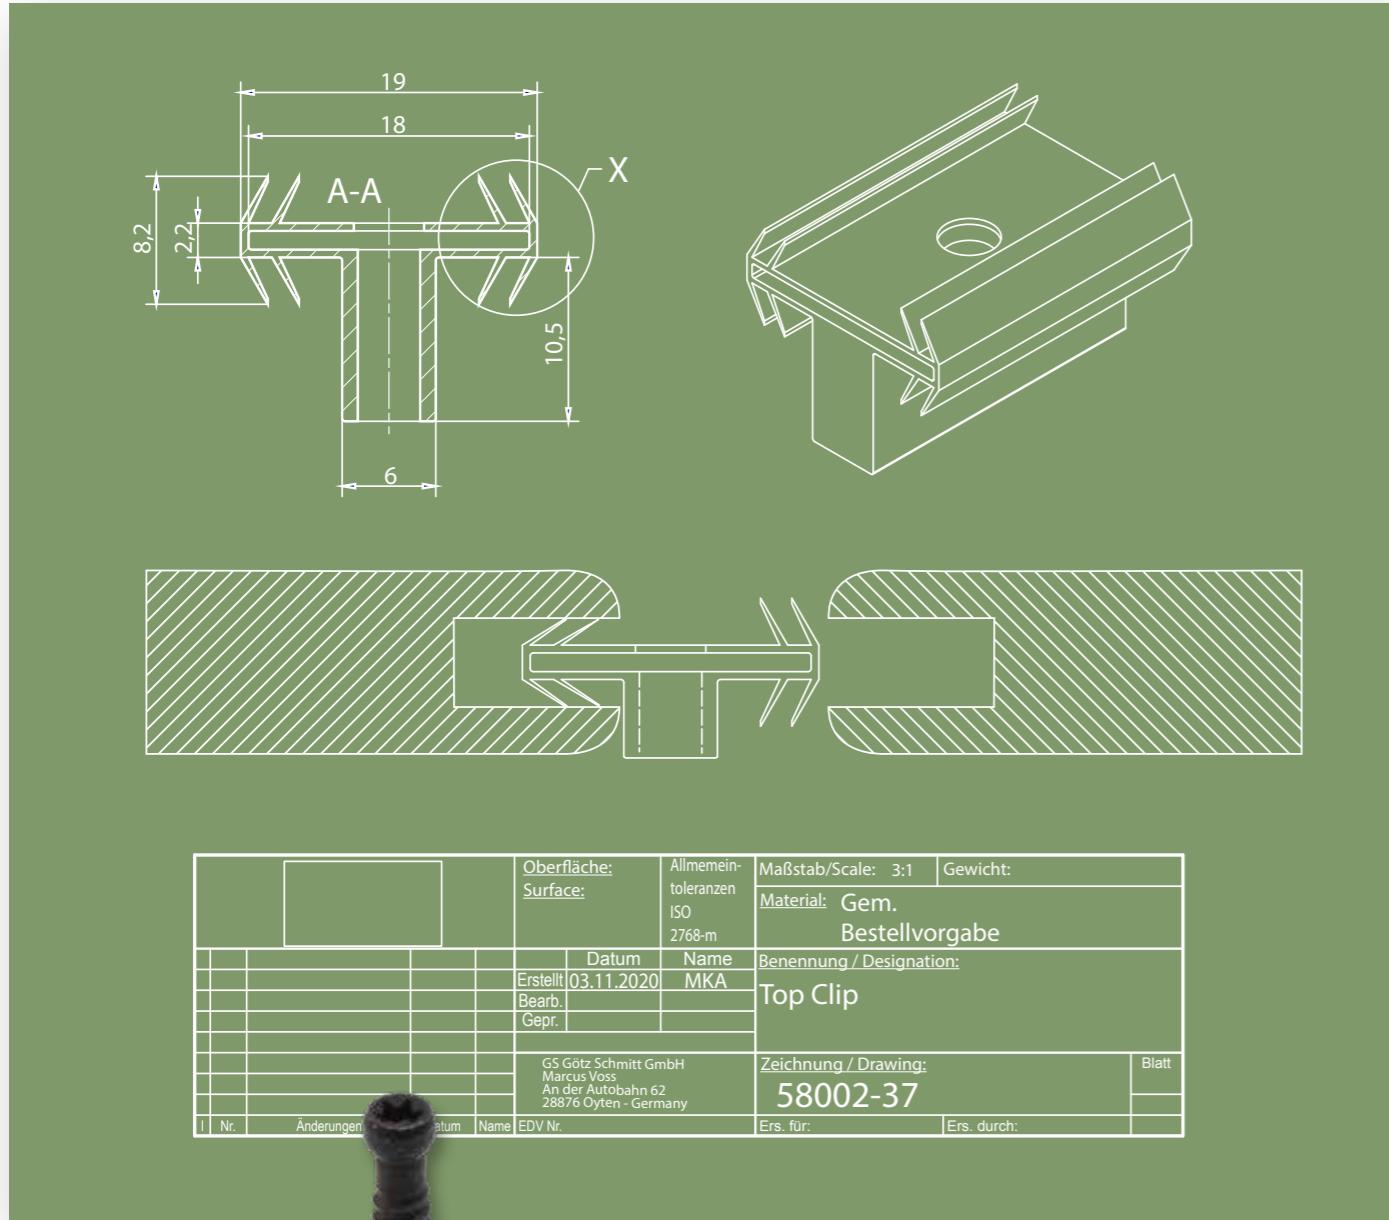

THE TOP CLIP