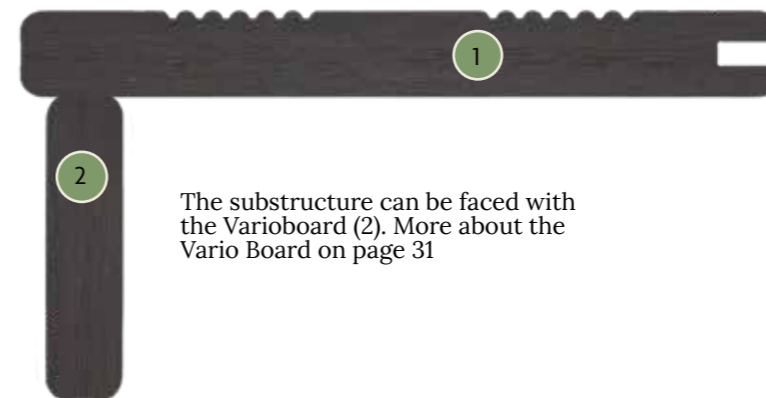

Color: Coffee
 Material: Highland bamboo
 Dimensions: 42 x 290 x 2200mm
 1 5/8" x 11 7/16" x 7' 2 5/8"
 Article-number: 653423202

START AND END PLANK

The start and end plank (1) is grooved on one side and available in a smooth/French profile in all AMBOOO colors.