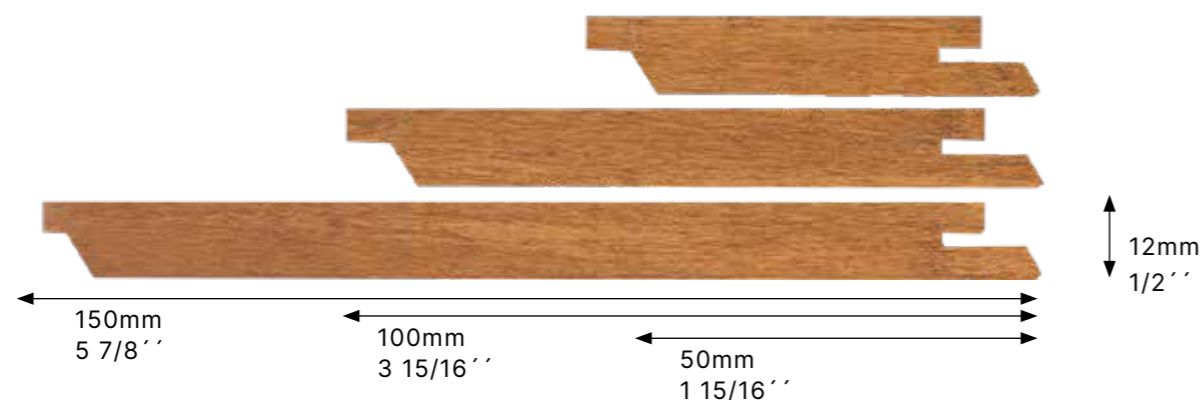

Color:	Sand		
Material:	Highland bamboo		
Dimensions:	12x50x2200 (S) 1/2" x 1 15/16" x 7' 2 5/8"	12x100x2200 (M) 1/2" x 3 15/16" x 7' 2 5/8"	12x150x2200 (L) 1/2" x 5 7/8" x 7' 2 5/8"
Article number:	651919340 (S)	651919341 (M)	651919342 (L)