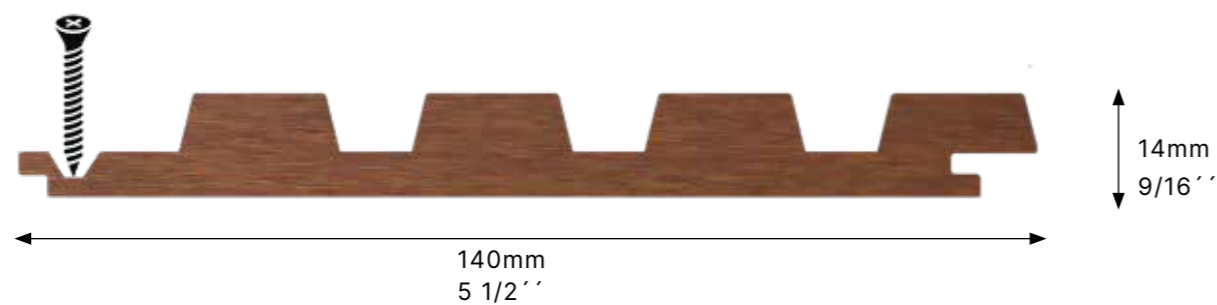

Color:	Sand / White Oak		
Material:	Highland bamboo		
Dimensions:	Sand 14x140 (129) x1870 9/16" x 5 1/2" x (5 1/16") x 6' 1 5/8"	White Oak 14x140 (129) x2500 9/16" x 5 1/2" x (5 1/16") x 8' 2 7/16"	
Article number:	Sand 651919242_L	White Oak 651919232