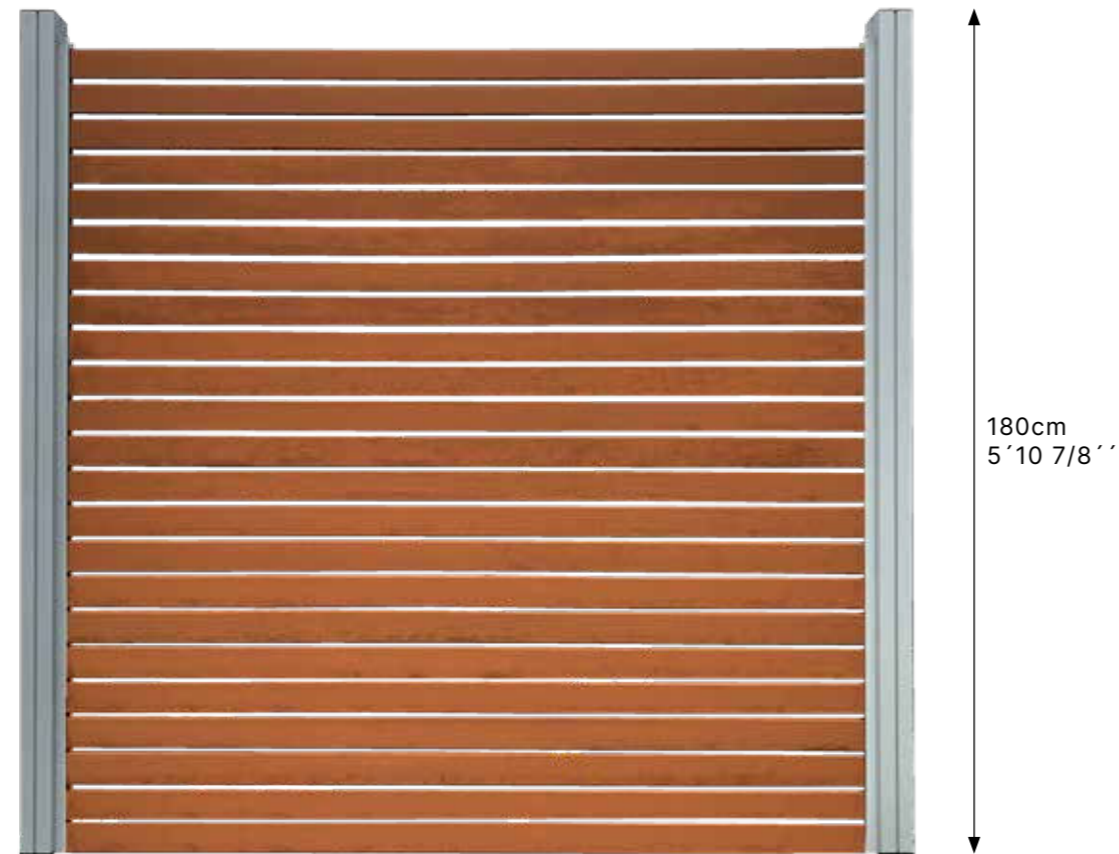

RHOMBUS

If you have nothing to hide, then the Rhombus fence is the right choice for you. The light and airy look of Rhombus gives you privacy without closing you off from the world. At the same time, the modern design lends your garden an elegant, open aesthetic, inviting you to feel at home.

180cm
5'10 7/8''

Color: Coffee
Material: Highland bamboo
Dimensions: 20x75x1710mm
13/16'' x 2 15/16'' x 5' 7 5/16''
Article number: 252334111