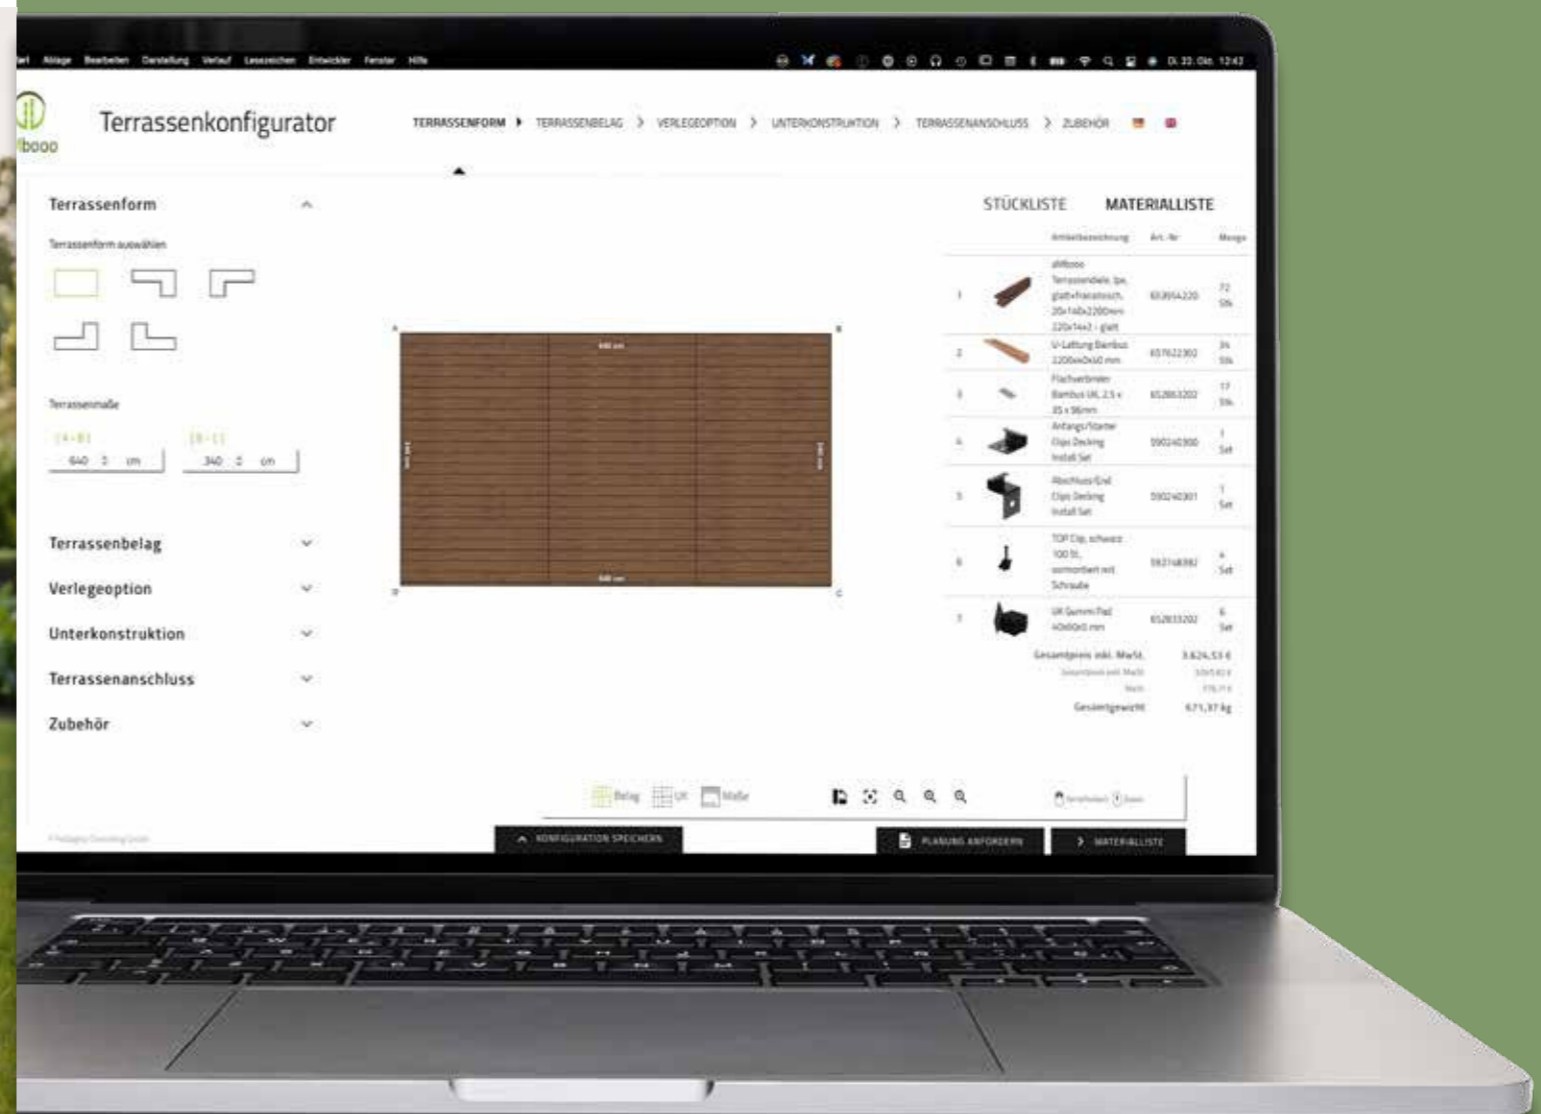

TERRACE PLANNER

Plan your decking with our AMBOOO terrace planner - your assistant for the perfect bamboo terrace!

WITH JUST A FEW CLICKS YOU ARE READY FOR YOUR CUSTOMIZED TERRACE PROJECT:

Simply draw in the floor plan for your decking and select your preferred material and installation method. Then choose the appropriate sustructure type.

Our terrace planer will take care of the rest and draw up a detailed material list of all the parts you need together with an instant price preview. This will save you both time and effort when planning your Amboo bamboo terrace. Visit our website today and discover how easy terrace planning can be!