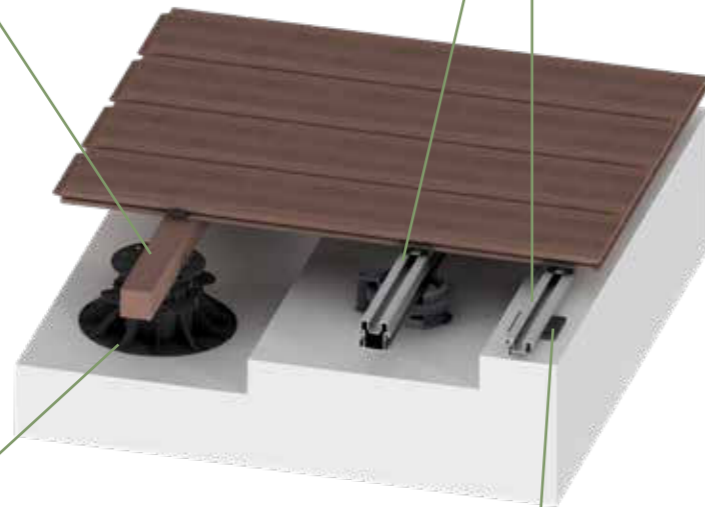

In addition, the Top Clip enables even spacing between the planks, which ensures a harmonious joint pattern - a detail that makes all the difference.

Whether for our high-quality AMBOOO decking boards or other double-sided grooved boards made of bamboo, wood or WPC: the clip is versatile and gives your decking an elegant finish.

SUBSTRUCTURE

A professionally installed substructure is essential for a stable and durable bamboo deck. A substructure provides structural material protection and creates a gap between the substrate and the floor covering. We offer a choice of bamboo or aluminum substructure, with or without adjustable feet.

Stilt supports are ideal for greater installation heights and height compensation. The pedestal supports enable precise alignment of the substructure.

Installation with rubber pads is particularly suitable for low installation heights.